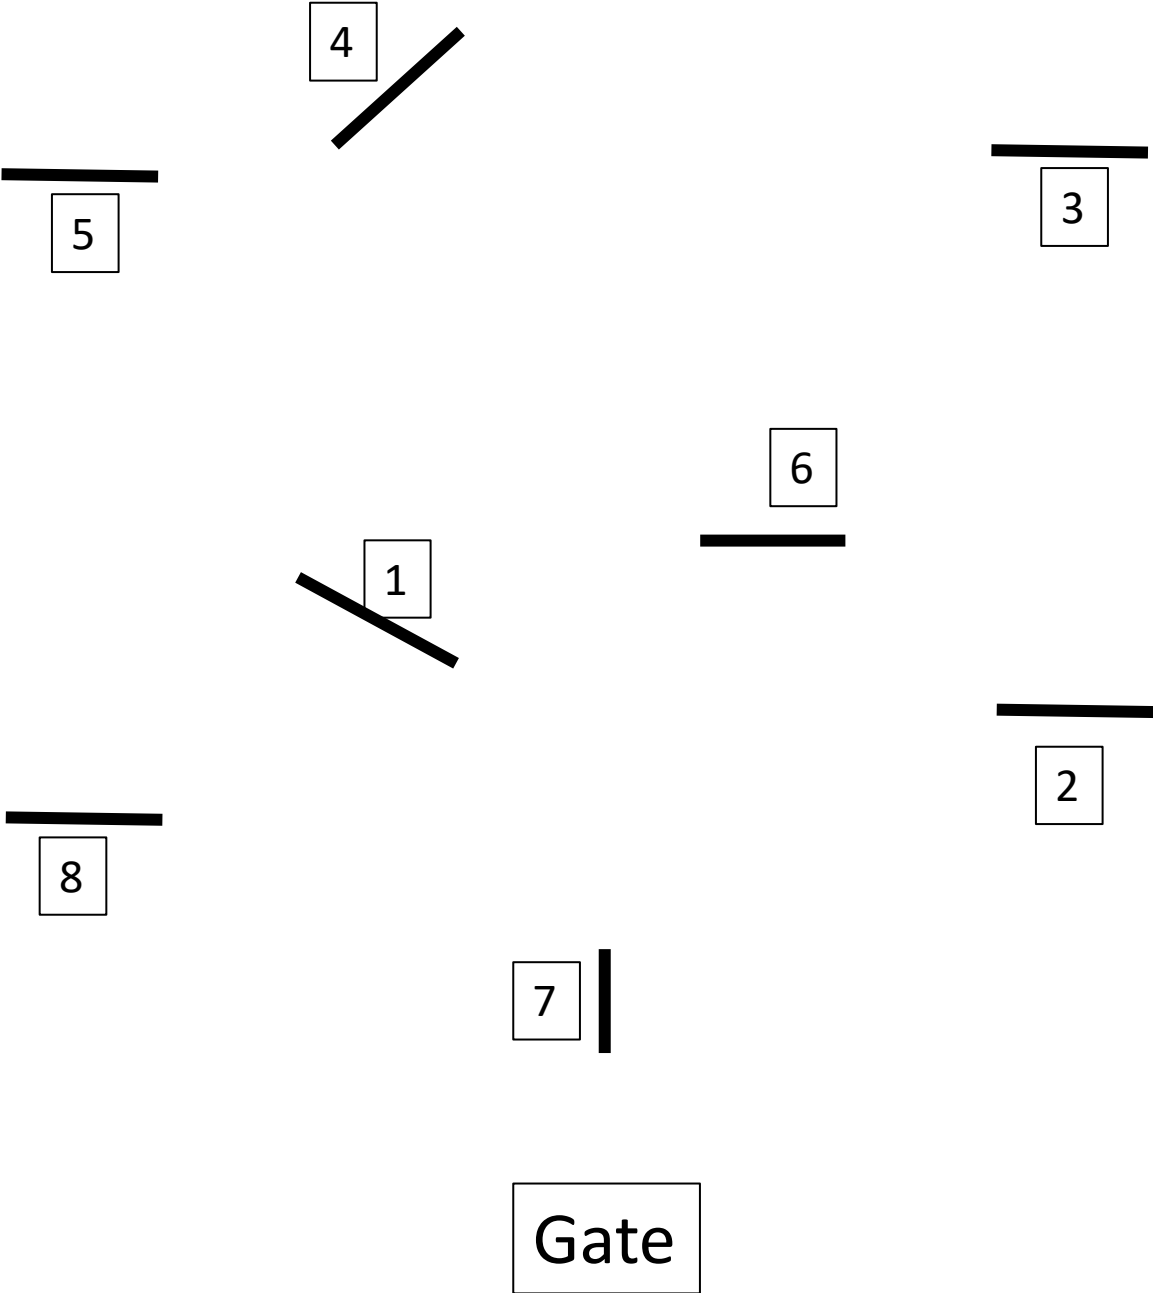

Xrail Flower box

5

8

White Gate

Brown Coop

1

Gate

Equitation Course

Jumper Course A

Fastest Clear 1-8

Jumper Course B

Power (1-5) & Speed (6-10)

Jumper Course C

1-8 Clear round Pause and Stay in ring
Jump off (X,4,5,7,6)