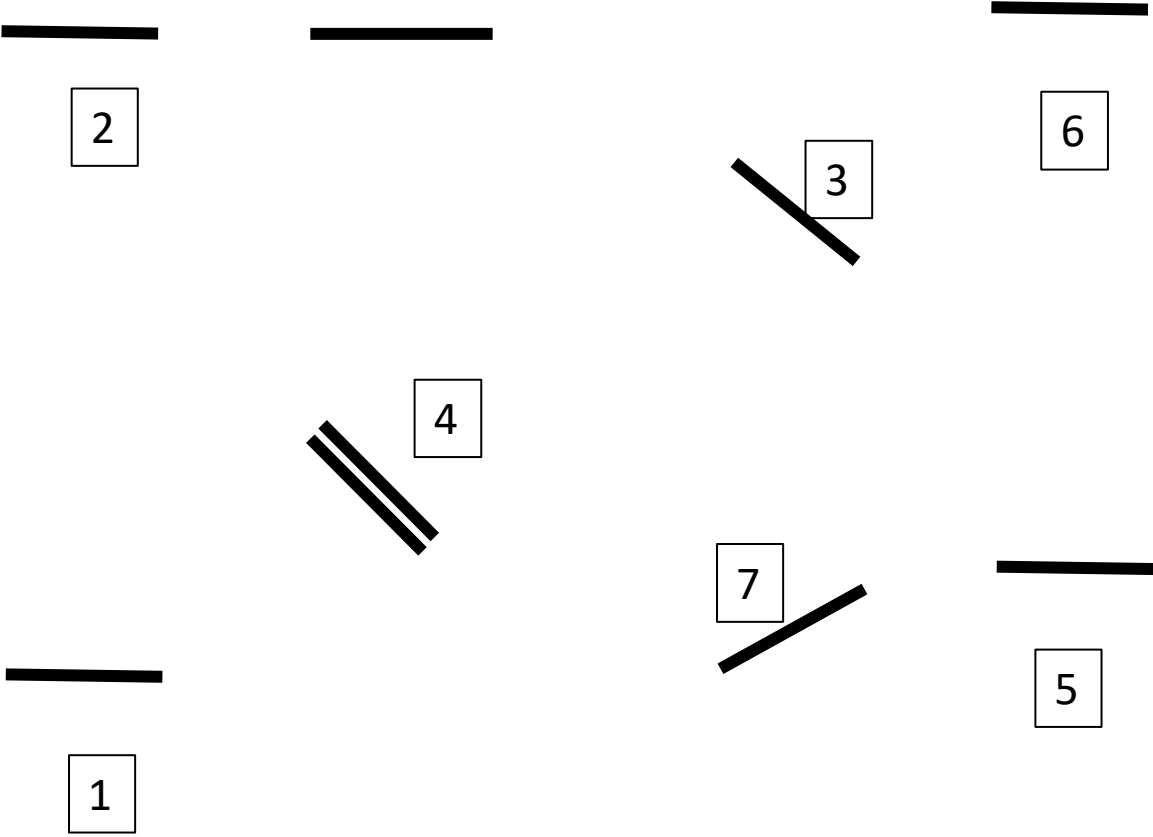

Course Set up

All X - Rail

Gate

Hunter A

Roll Top

8

Brick Wall

1

X Rail Flower Box

5

Xrail Flower box

2

Xrail Flower box

3

Xrail Flower box

6

White Gate

4

Brown Coop

7

Gate

Hunter B

Roll Top

2

Jumper Course A

Fastest Clear 1-8

Jumper Course B

Power (1-5) & Speed (6-10)

Jumper Course C

1-8 Clear round Pause and Stay in ring
Jump off (X,4,5,7,6)