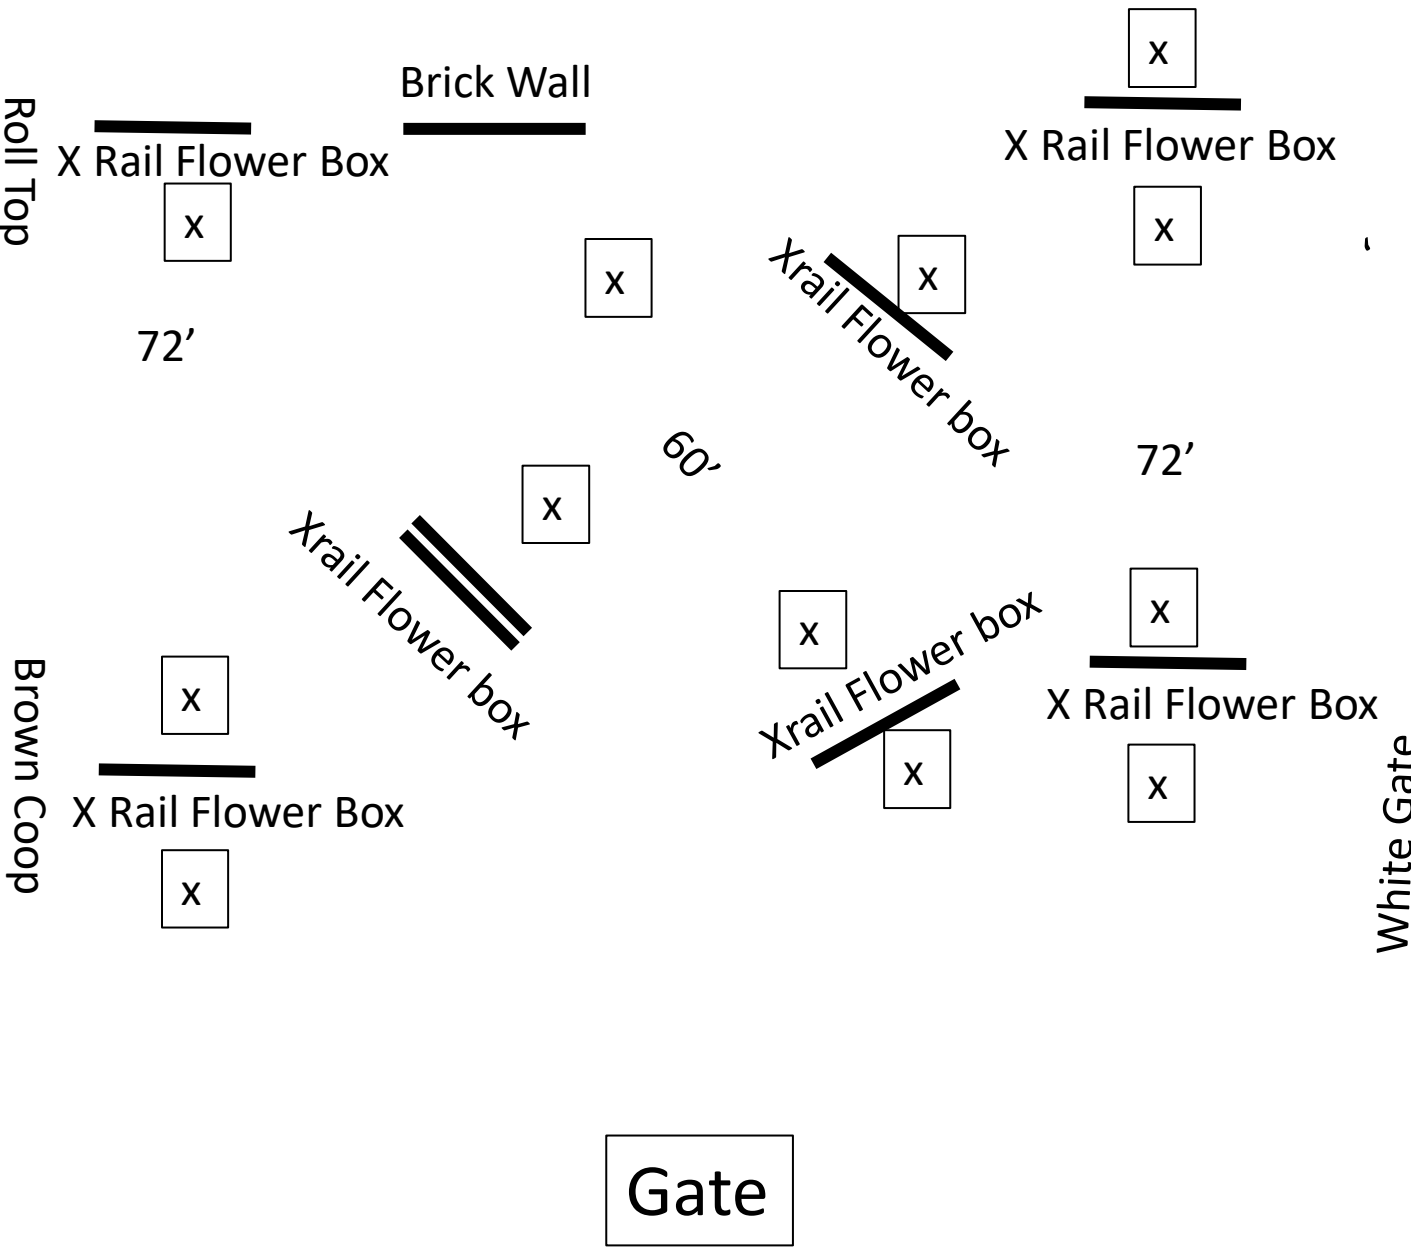

Course Set up

All X - Rail

Gate

Hunter A

Roll Top

8

Brick Wall

1

X Rail Flower Box

5

Xrail Flower box

2

Xrail Flower box

3

Xrail Flower box

6

White Gate

4

Brown Coop

7

Gate

Hunter B

Roll Top

2

Jumper Course A

Fastest Clear 1-8

Jumper Course B

Power (1-5) & Speed (6-10)

Jumper Course C

1-8 Clear round Pause and Stay in ring
Jump off (X,4,5,7,6)