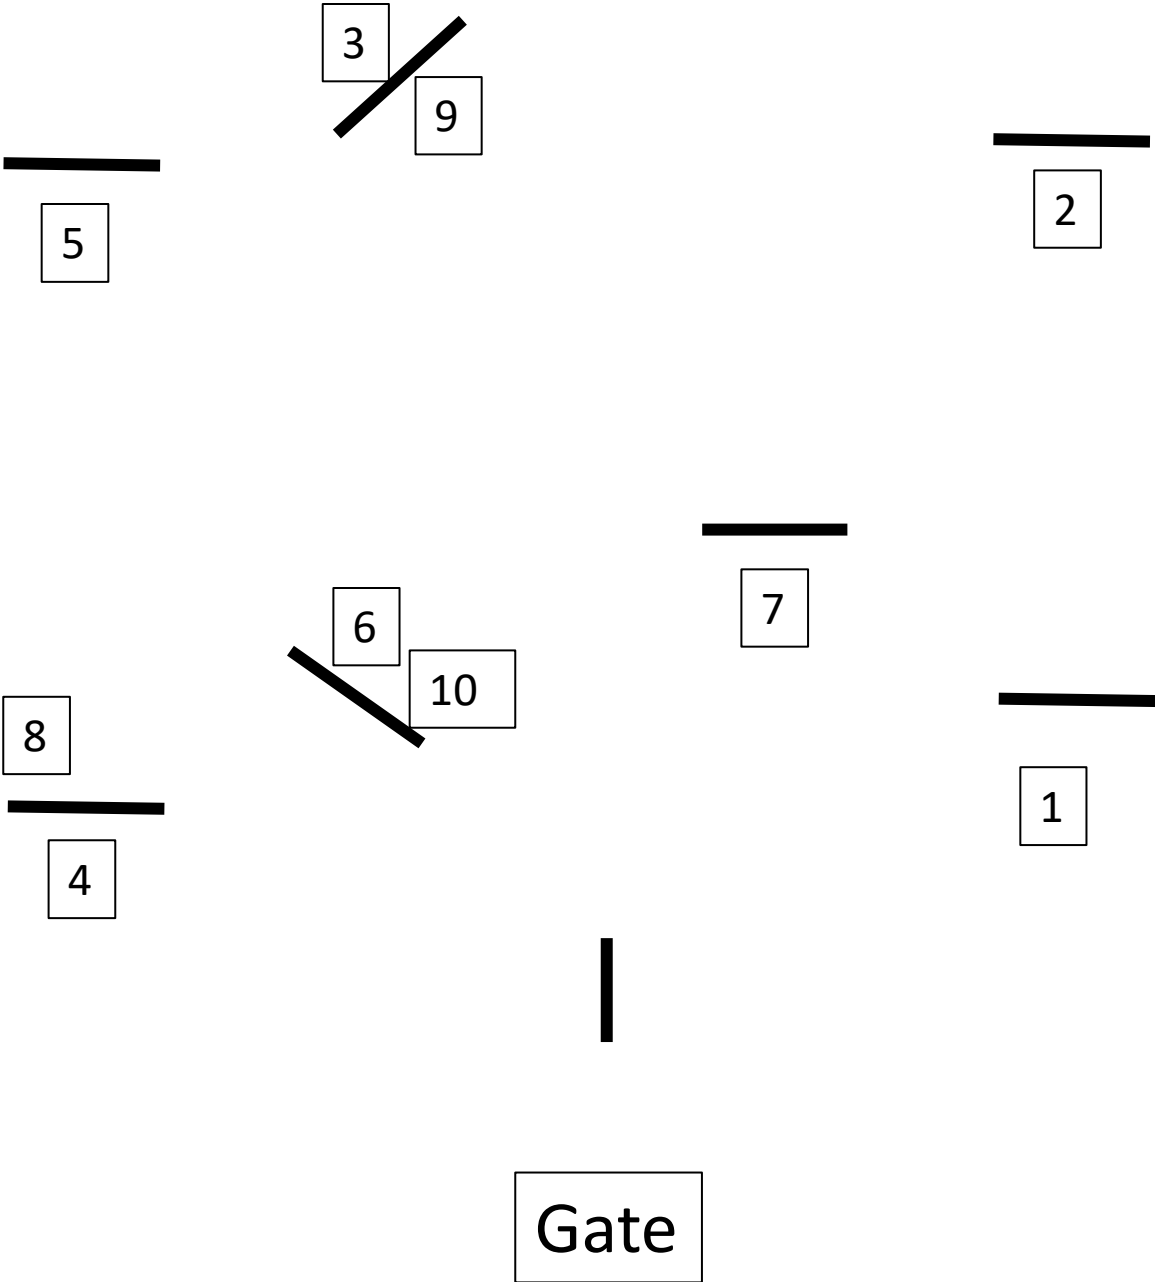

Xrail Flower box

5

8

White Gate

Brown Coop

1

Gate

Equitation Course

Jumper Course A

Fastest Clear 1-8

Jumper Course B

Power (1-5) & Speed (6-10)

Jumper Course C

1-8 Clear round Pause and Stay in ring
Jump off (X,4,5,7,6)