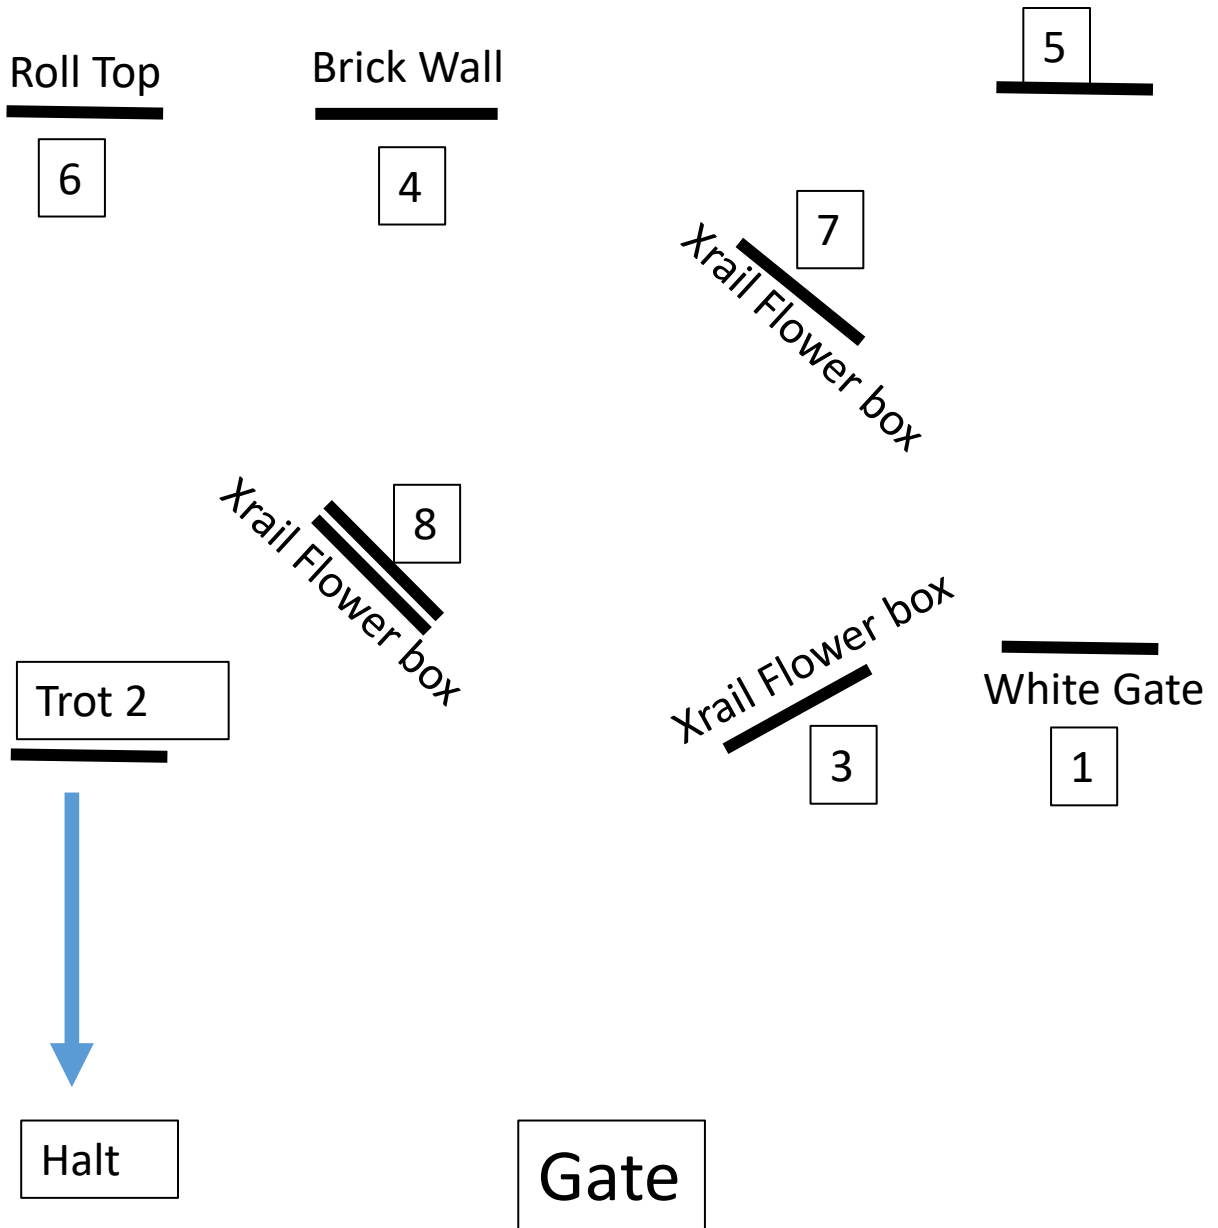

Xrail Flower box

5

8

White Gate

Brown Coop

1

Gate

Equitation Course

Jumper Course A

Fastest Clear 1-8

Jumper Course B

Power (1-5) & Speed (6-10)

Jumper Course C

1-8 Clear round Pause and Stay in ring
Jump off (X,4,5,7,6)